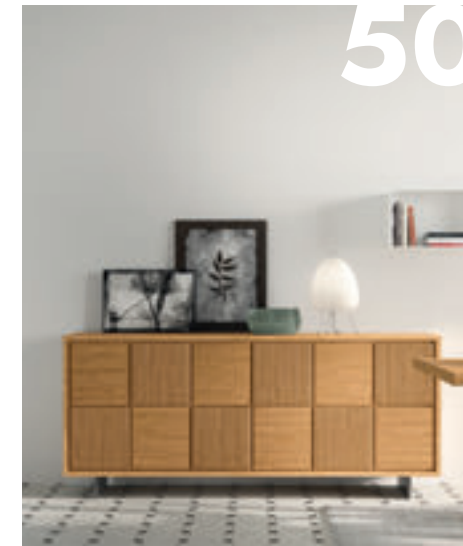

4

12

20

28

50

62

70

86

108

116

128