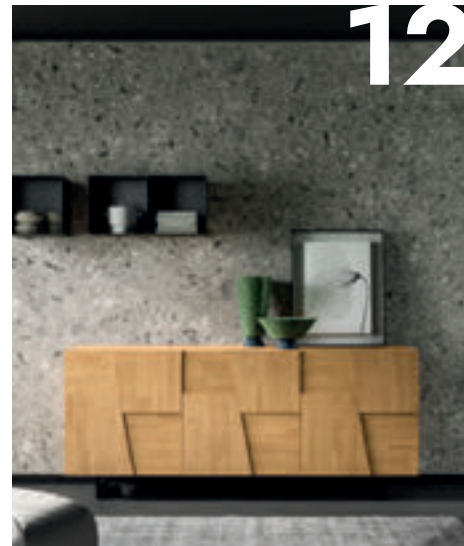

# MADIE

DESIGN IN LEGNO MASSELLO

MADIE  
DESIGN IN LEGNO MASSELLO

**100%**  
**LEGNO**  
**MASSELLO**  
ECOFRIENDLY DESIGN

4

STAR

12

TRAPEZE 3 ANTE