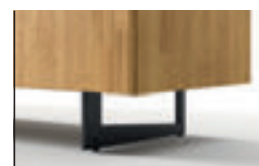

PIEDI · FEET

SLITTA